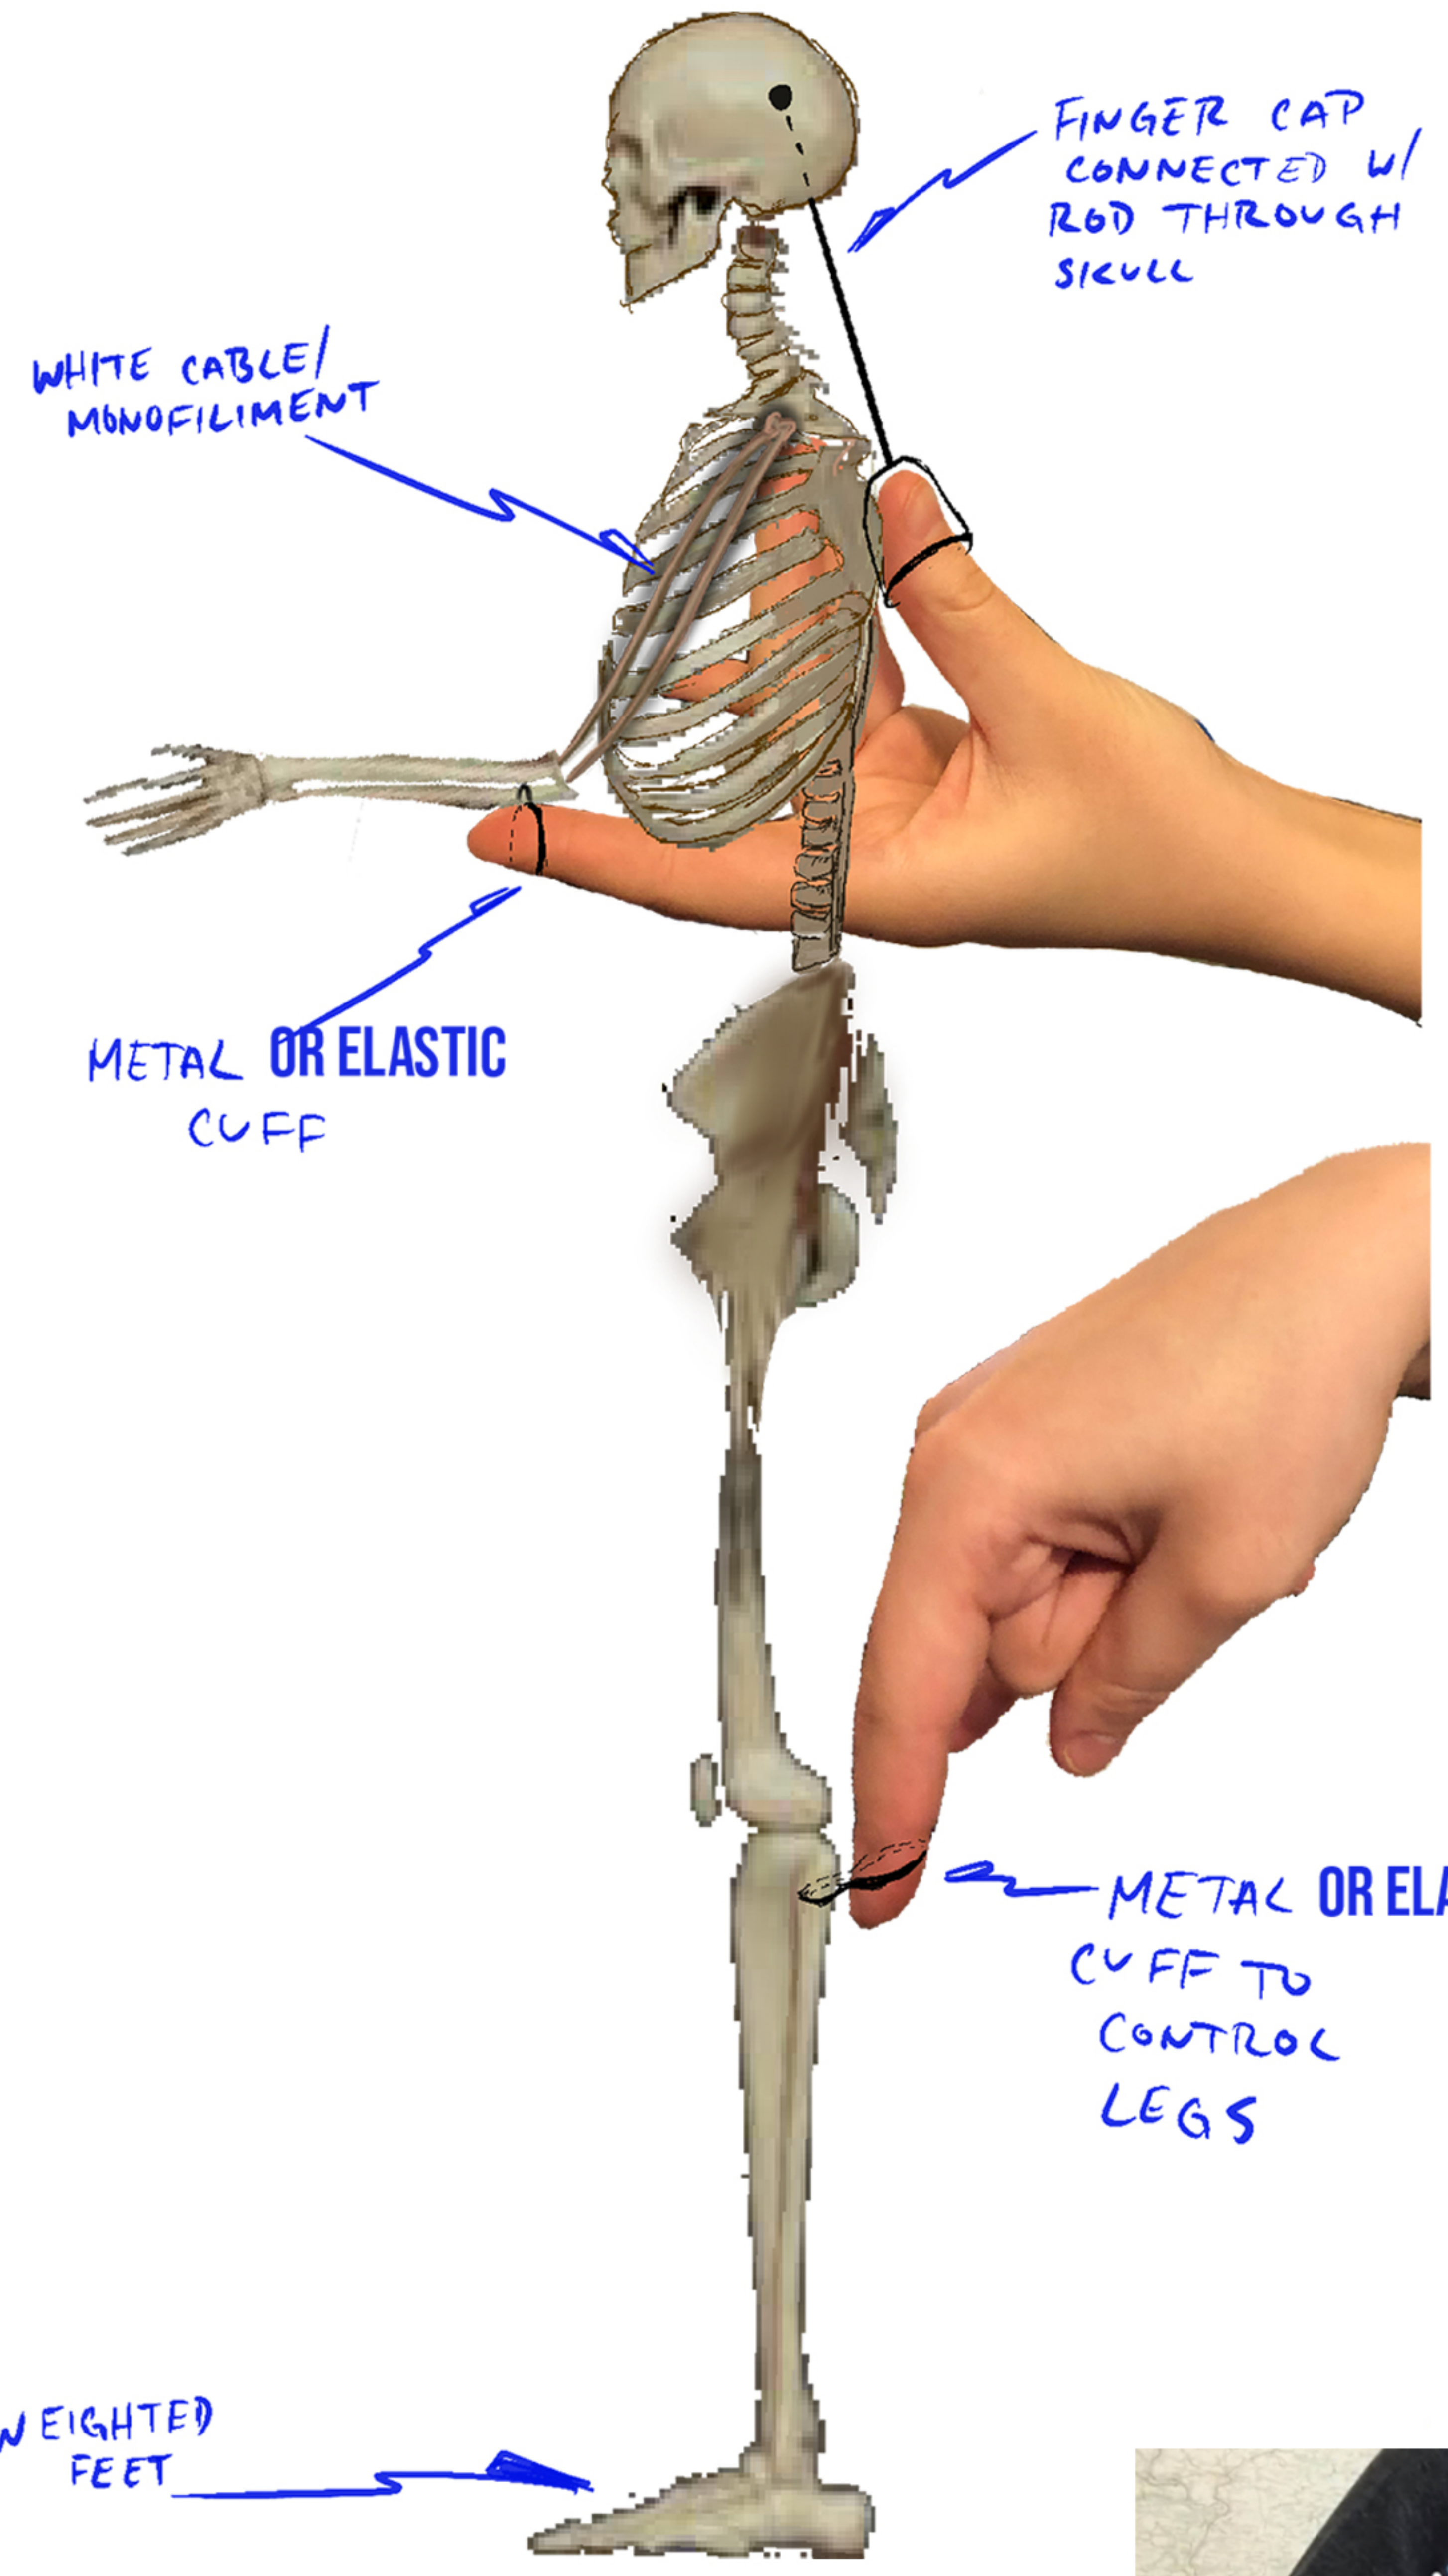

SOUND DESIGNER:
Sebastian Gutierrez

Draft: BinhAn Nguyen

Date: 12/4/2020

Version: 1

PAGE NO.

1

ONE OF 3

METAL OR ELASTIC CUFF TO CONTROL LEGS

WEIGHTED FEET

ACTUAL PAINTED DETAIL TBD