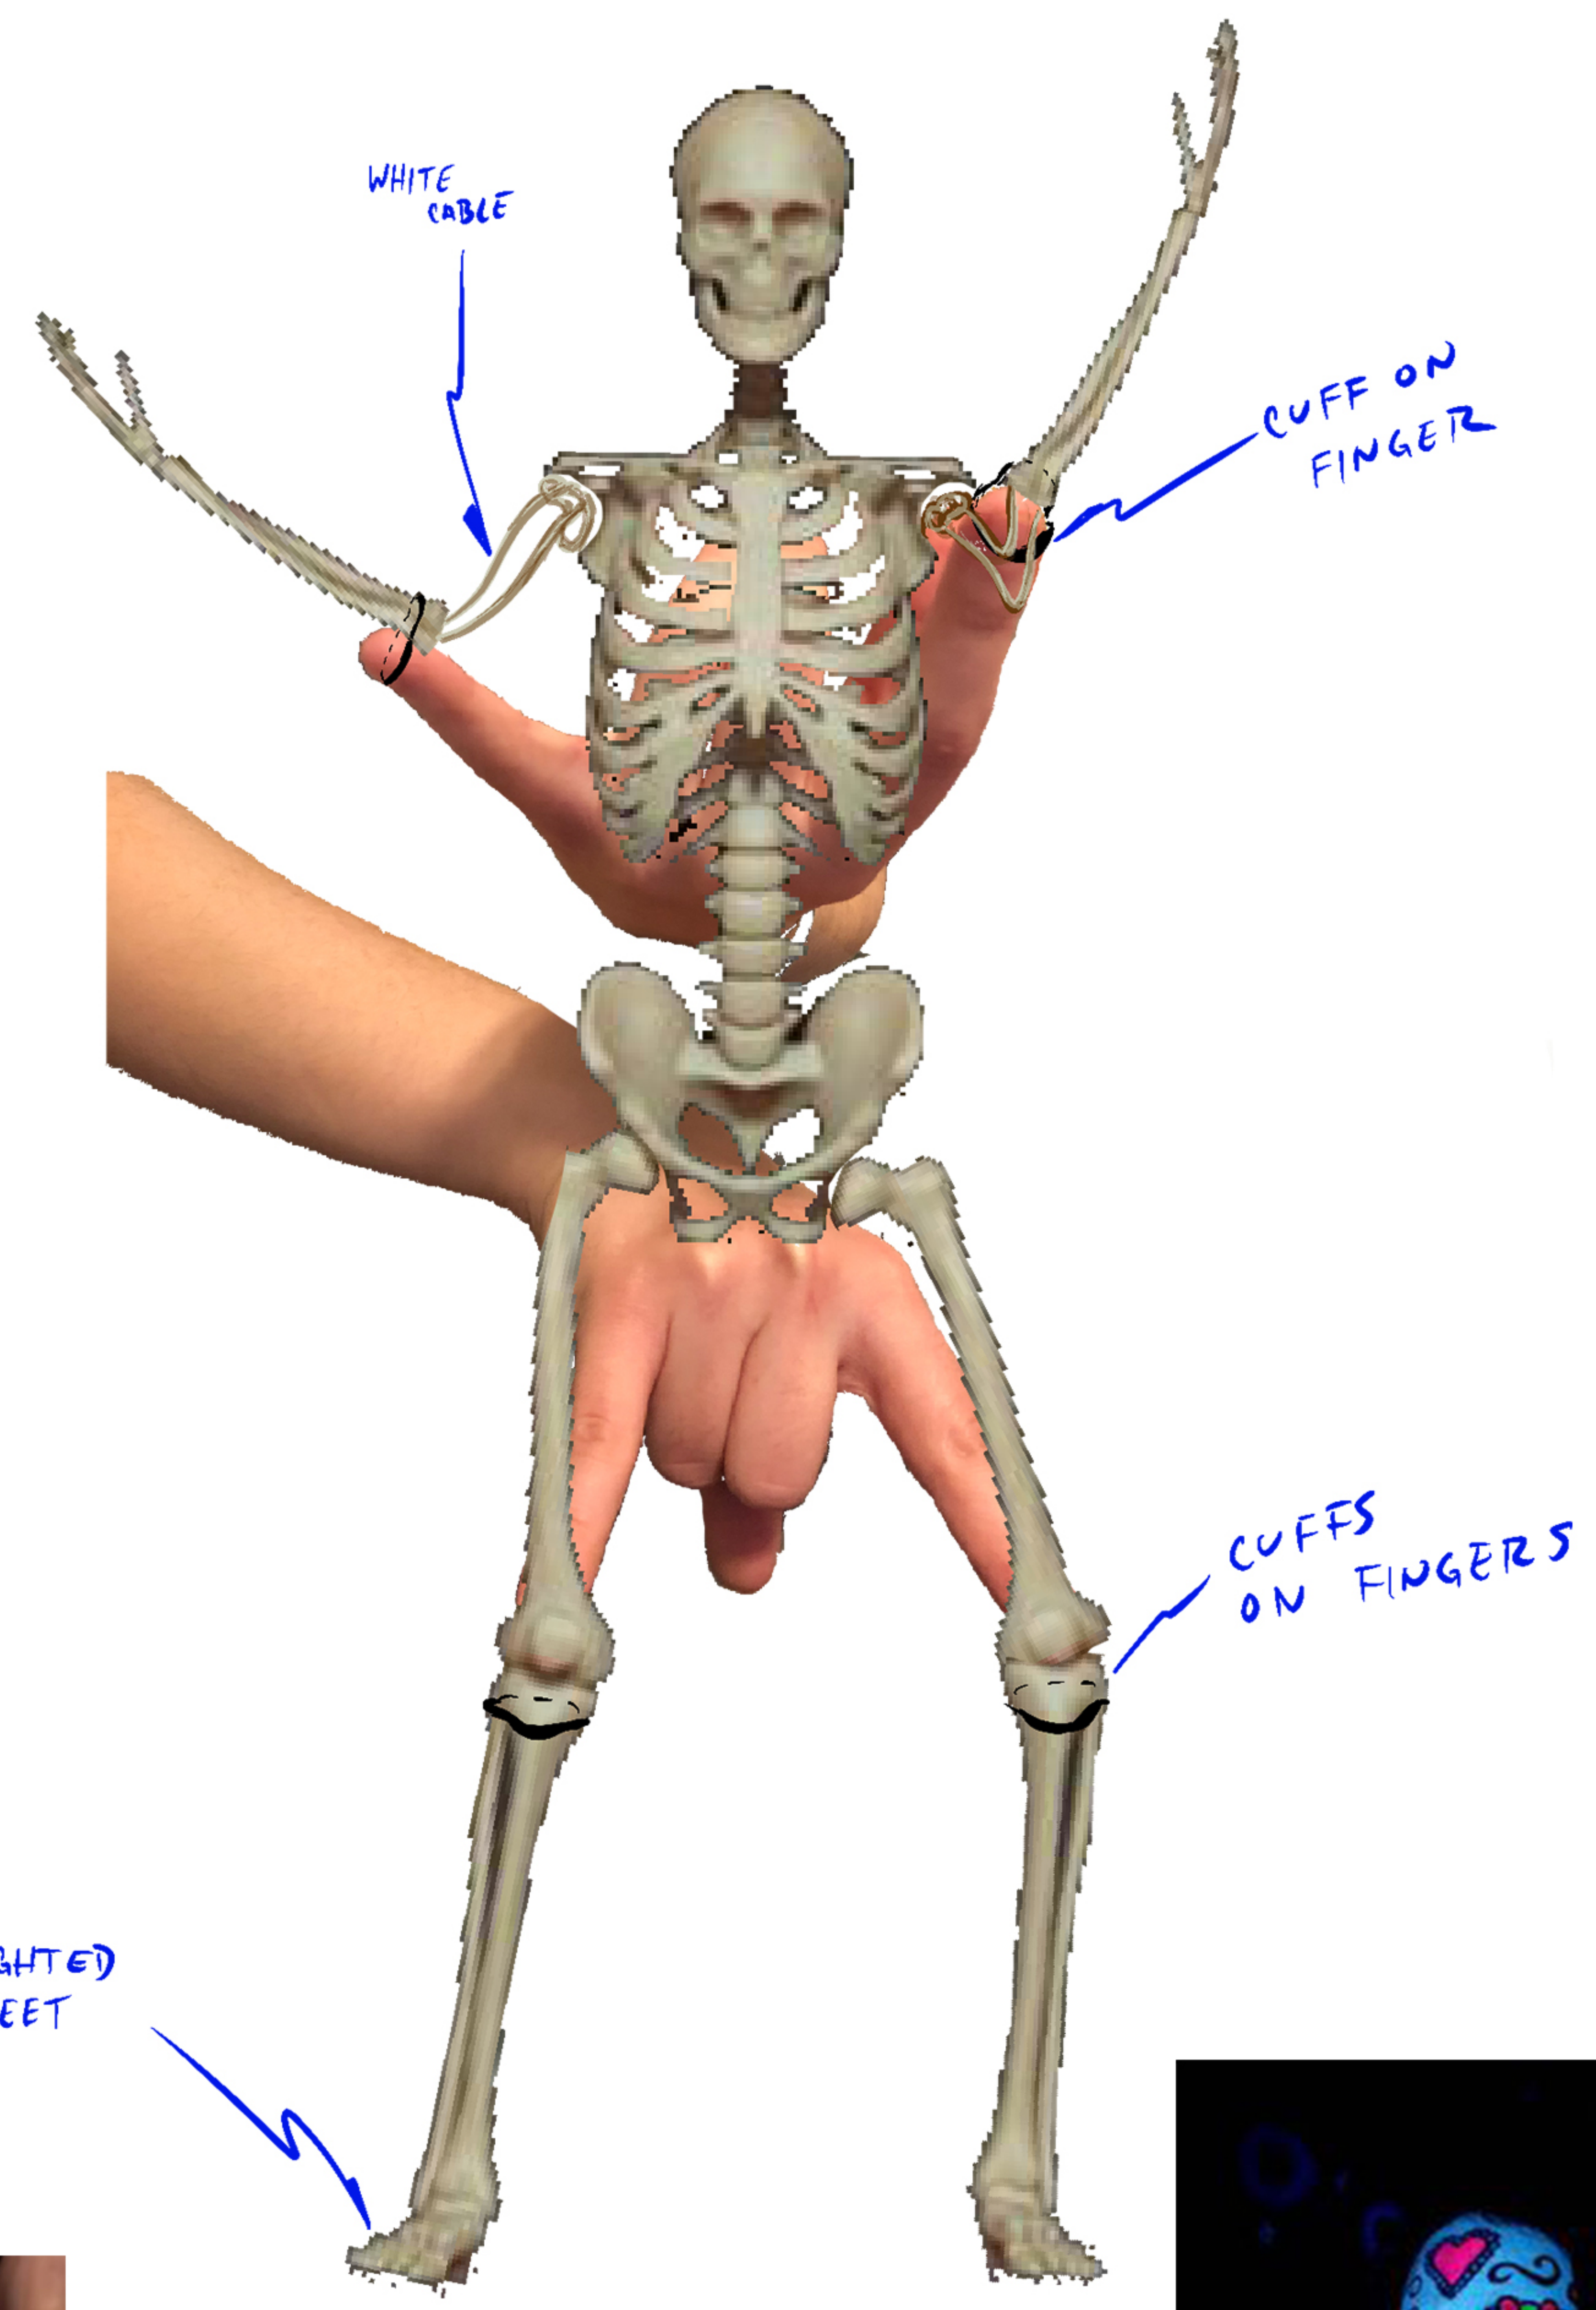

SOUND DESIGNER:
Sebastian Gutierrez

Draft: BinhAn Nguyen

Date: 12/4/2020

Version: 1

PAGE NO.

1

ONE OF 3

METAL OR ELASTIC CUFF TO CONTROL LEGS

WEIGHTED FEET

ACTUAL PAINTED DETAIL TBD